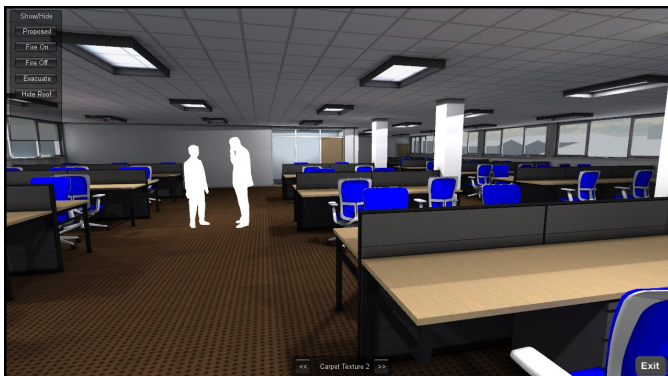

VISUALISATION

Interactive Platforms

Plowman Craven can re-use models created for CGI's, animations or we can convert your existing 3D models to run on an interactive real-time platform.

This gives a user a totally immersive experience, with the ability to navigate and control movements themselves through the scenes:

- Switch between existing and proposed designs, or modifying elements of the design
- Movement control allows the user to view the design from any angle – not a fixed path like an animation
- Create interactive training simulations using accurate data
- Look through different fixed camera angles or viewpoints
- Trigger actions when users interact with objects within the immersive environment – i.e. playing informative sound clips or showing historic documents

These interactive deliverables can be created in a number of different formats, allowing for distribution over the web, desktop or tablet devices.

The multitude of different interactivity options can be developed depending on your requirements.