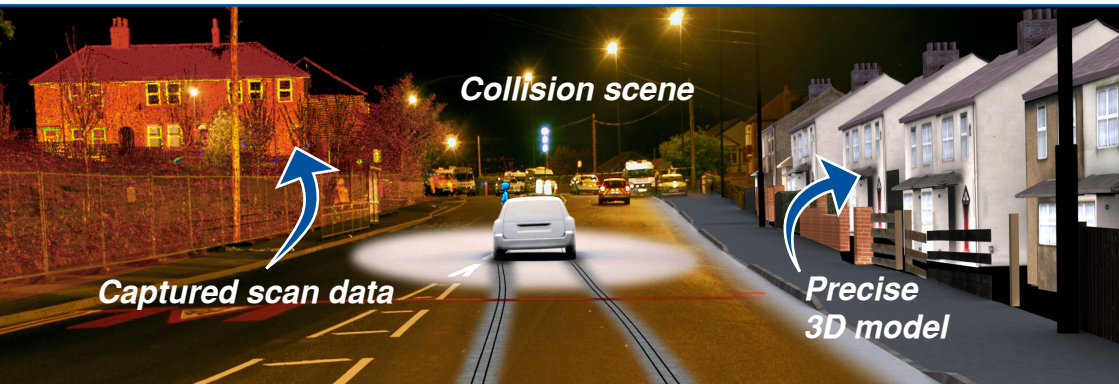

Plowman Craven

Collision Scene Management

24 Hour Forensic Support for Collision Scenes

Stirling Morfett 07967 657 818
24 hours a day, 7 days a week
smorfett@plowmancraven.co.uk

Plowman Craven are experts in capturing and presenting evidence at collision scenes and police incidents.

Over 10 years experience in capturing and presenting evidence of over 300 incidents including high profile cases such as the Princess Diana inquiry and the Potters Bar rail tragedy.

Using rapid and non-intrusive 3D laser technology, the collision scene will be captured in its entirety, from position of vehicles, individuals, skid marks, damaged kerbs, debris and location of evidence and more.

TruView - Once captured, the whole scene can be analysed using supplied free software on any personal computer, allowing for precise measurement and scene exploration.

From data collected at the scene a wide variety of products can be produced to visualise a scene. These range from plan drawings to three-dimensional computer-generated models through to complex fully detailed animations.

- Vehicle layout, position and movement captured in a 3D environment.
- Accurately measured and modelled incident scenes, assisting a greater understanding of events.

“Plowman Craven’s reconstructions are an invaluable aid to the Police Federation.