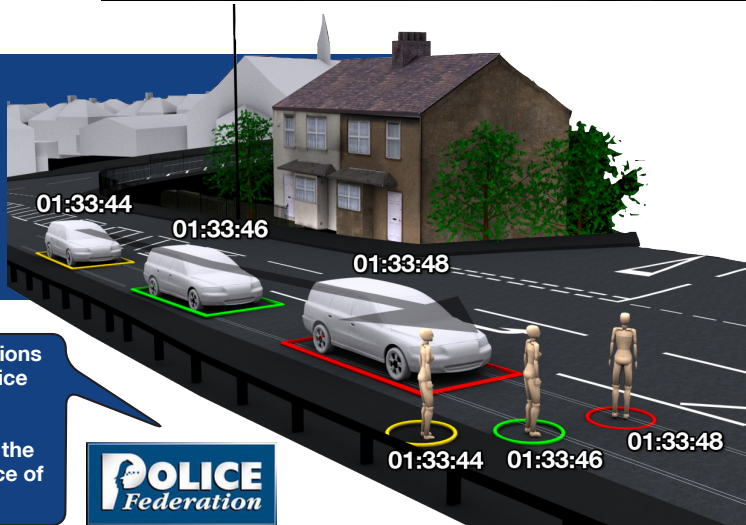

Over 10 years experience in capturing and presenting evidence of over 300 incidents including high profile cases such as the Princess Diana inquiry and the Potters Bar rail tragedy.

Using rapid and non-intrusive 3D laser technology, the collision scene will be captured in its entirety, from position of vehicles, individuals, skid marks, damaged kerbs, debris and location of evidence and more.

TruView - Once captured, the whole scene can be analysed using supplied free software on any personal computer, allowing for precise measurement and scene exploration.

From data collected at the scene a wide variety of products can be produced to visualise a scene. These range from plan drawings to three-dimensional computer-generated models through to complex fully detailed animations.

- 3D can increase the validity and enhance the effectiveness of witness statements during an investigation and subsequently within the court room.
- Vehicles can be scanned and modelled accurately allowing driver viewpoints to be visualised.

- Vehicle layout, position and movement captured in a 3D environment.
- Accurately measured and modelled incident scenes, assisting a greater understanding of events.

“Plowman Craven’s reconstructions are an invaluable aid to the Police Federation.